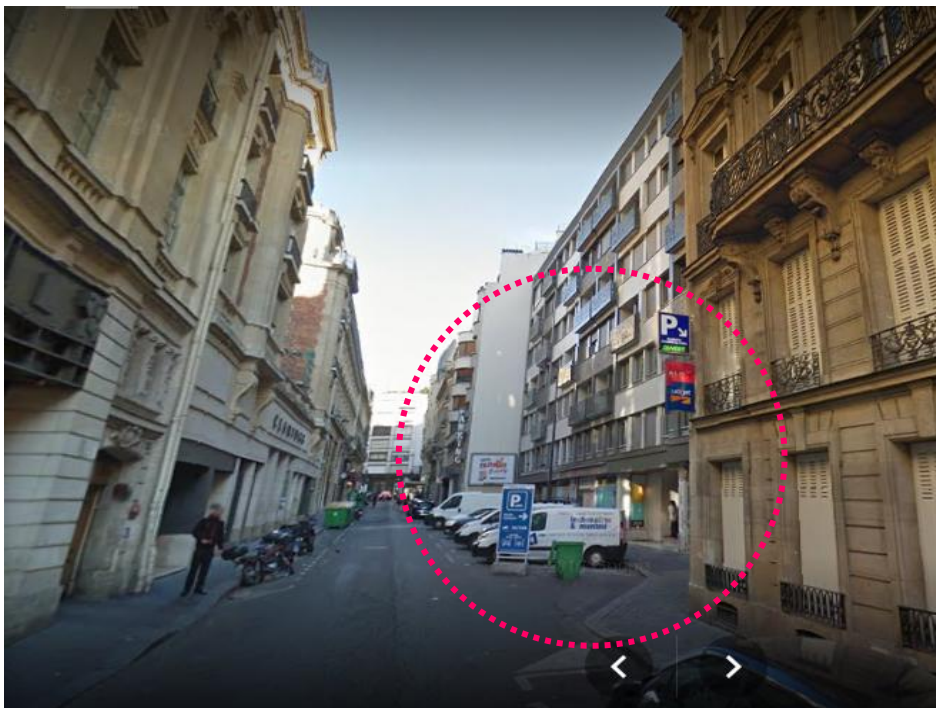

Parking Claridge
Champs Élysées

Access Plan

We are on the right side of the street when you come.

We are marked with a light panel (as above). We are open 7/7 and 24/24!

Careful not to be confused with the parking on the left side which is permanently closed.