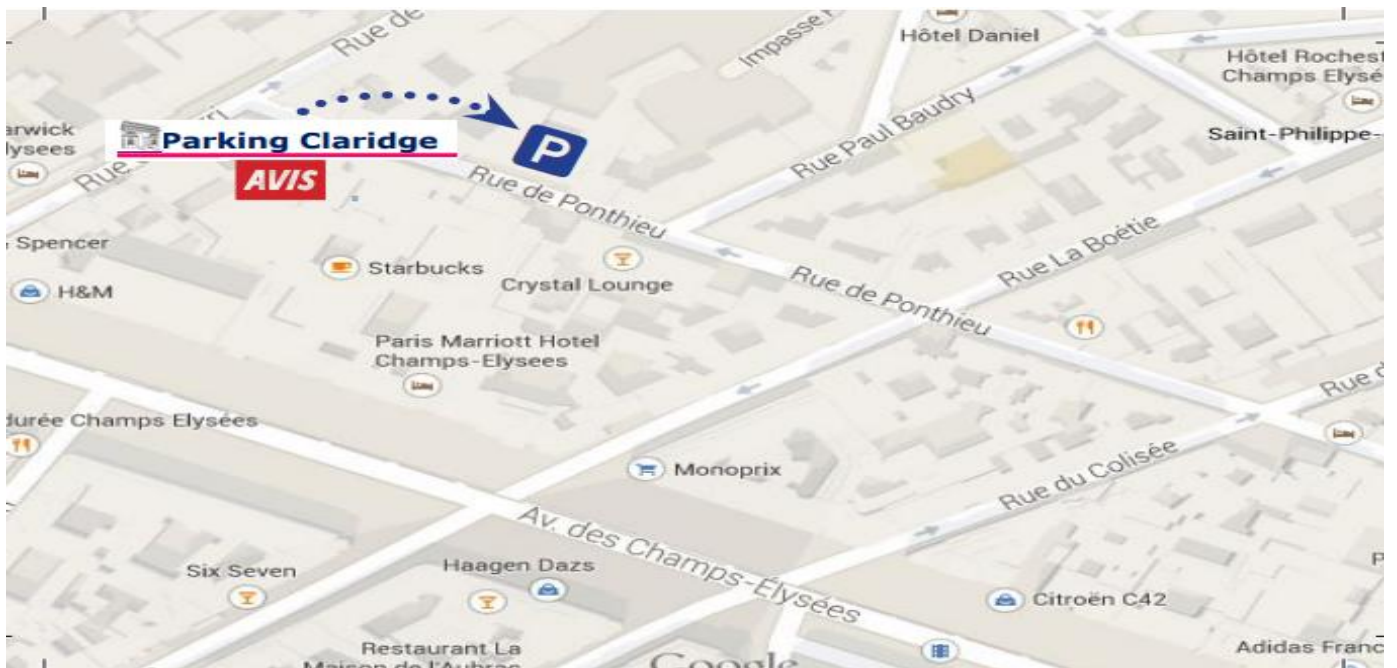

Parking Claridge
Champs Élysées

Access Plan

We are on the right side of the street when you come.

We are marked with a light panel (as above). We are open 7/7 and 24/24!

Careful not to be confused with the parking on the left side which is permanently closed.